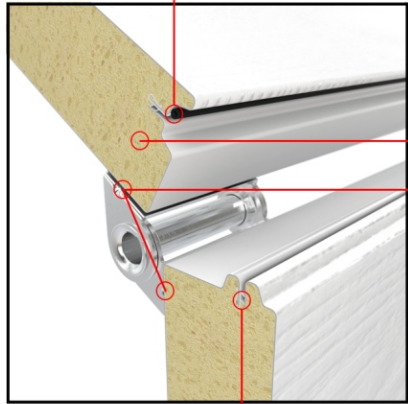

Cafe

Section joint detail

Modified tongue and groove joint-

Placed closer to the exterior of the door to limit air and water infiltration

Bulb seal-prevents air leaks

Continuous polyurethane insulated core of high density foam resulting in a R-Value of 12

Continuous full width horizontal steel reinforcing strip for hinge attachment

Thermal break-prevents heat transfer

Standard features of the Newport Series includes our tough, anti-corrosion protection - inside and out. Hardware includes heavy-duty track with a unique elliptical curve that reduces the force necessary to roll the door along the track, making opening and closing easier and smoother. Full leaf, heavy gauge hinges, and nylon rollers with steel bearings offer superior strength and years of trouble-free operation.